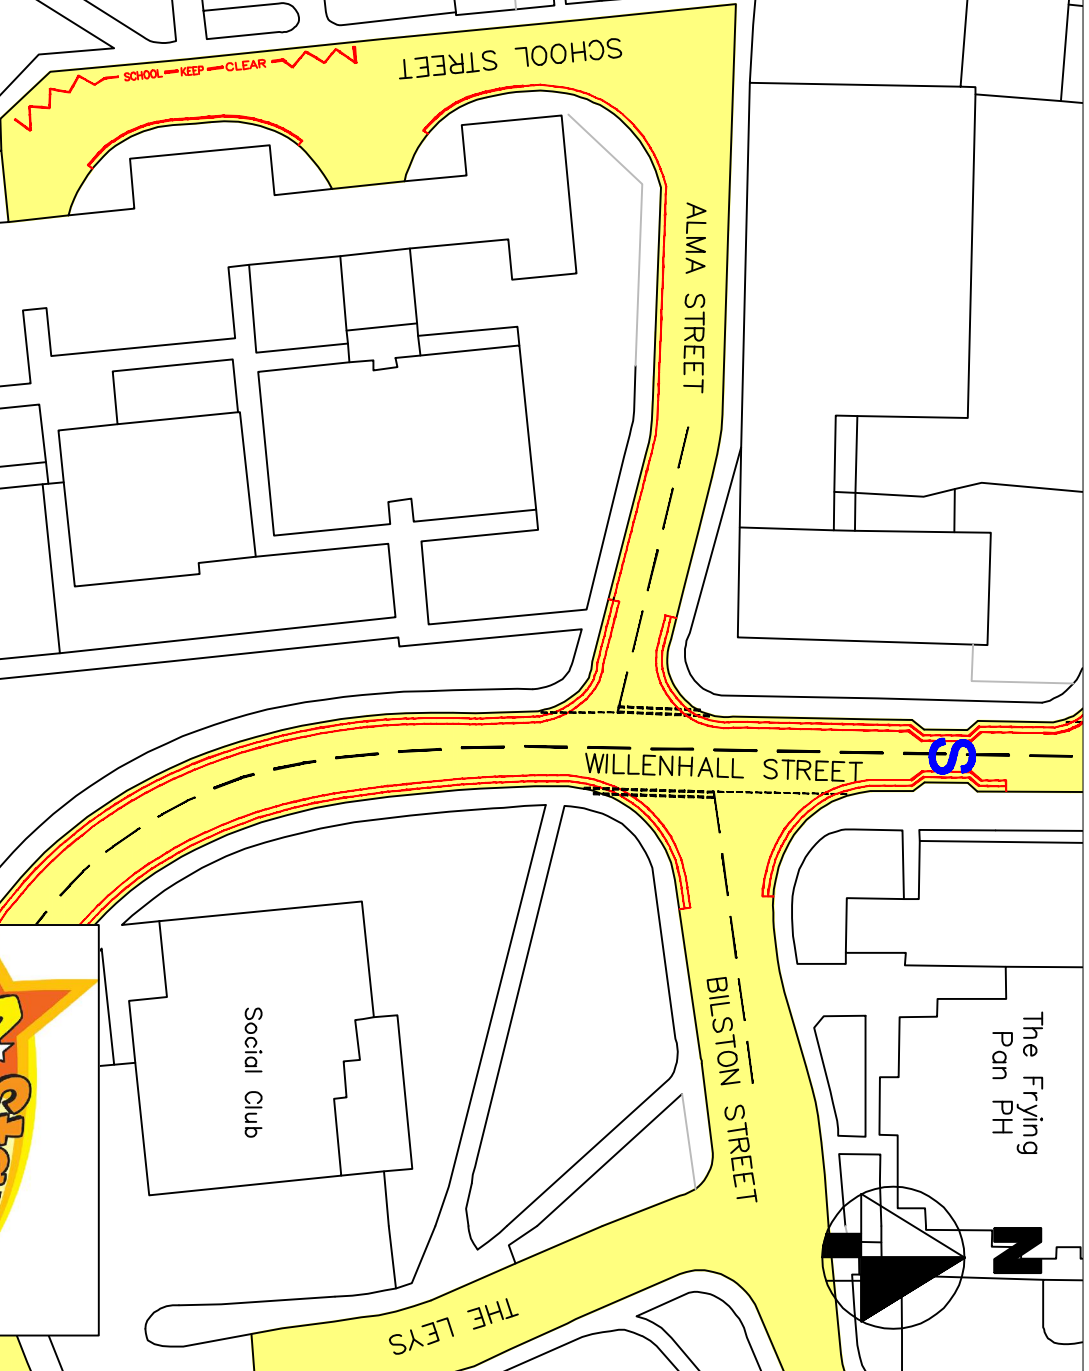

Key

- S School Crossing Patrol
- 20mph Speed limit

Parking Restrictions

- No Waiting at any time
- No Waiting Monday-Friday, 8.00-9.30am & 2.30-4.00pm

Old Church CE Primary School

Approved from the Customer Survey Report with the permission of the Controller of the Fryling's Secondary School. This survey was conducted by the Fryling's Secondary School. All rights reserved. Fryling's Secondary School. Llanelli SA40 9JG